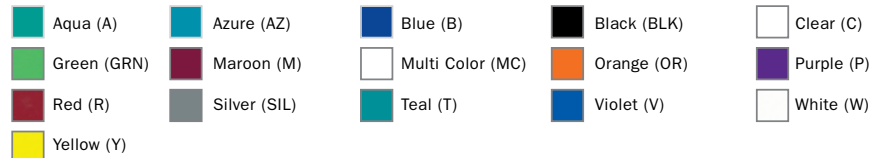

Description	Catalog No. Package of 10	Catalog No. Individual with Case	Catalog No. Dispenser Box of 5
With Strap	TGPS-(color code)	-	-
Without Strap	TGP-(color code)	TG-(color code)	TGD-(color code)

DENTSPLY
GLENROE

1.800.237.4060

941.748.0857

www.glenroe.com

TUFF GUARD™ COLOR OPTIONS:

*Excessive force pull equals 15-25 pounds

PATIENT RELIEF AIDS